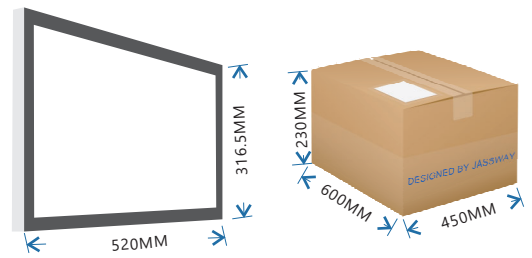

## HARDWARE DESIGN

Speakers on the rear panel

I/O Ports

Ultra Slim with 19.3mm  
Overall thickness 49.3mm

100\*100 VESA Mount

## KDSPOS Specification

SYSTEM	
Processor	Intel Celeron J1900 Quad-Core, Up to 2.42Ghz
Memory	2GB Standard, DDR3L-1333, 1*SO-DIMM, up to 8GB
Storage	msata SSD 32GB standard, up to 512GB
OS	Windows 7, Windows8.1, Windows 10, POS Ready7, Linux
DISPLAY	
Type	21.5 inch TFT LED Backlight,16:9
Resolution	1920*1080
Brightness	250 nits
Surface Treatment	Anti-glare,3H
Touchscreen	Projective Capacitive Touch Screen / Non Touch Display
INTERFACES	
Display	1*VGA
USB	3*USB2.0, 1*USB3.0
Serial	1*COM
LAN	1*Gigabit Ethernet, RJ45
Audio	1*Mic-in, 1*Line-out
Power DC-IN	Input AC 100~240V/50~60hz, Output DC12V/7.5A
PHYSICAL&ENVIRONMENTAL	
Operating Temperature	Operating 0~60°
Storage Temperature	Storage-35°~75°
Cooling	Fanless
Dimensions(W×H×D)	520x316.5x100(MM)
Packing Dimensions(W×H×D)	600x450x230(MM)
Net Weight	5.3KG
Packing Weight	6.0KG
Certification	CE,FCC,RoHS
Color	Black/Silver
OPTIONS & PERIPHERALS	
WIFI	Mini PCIe for Wireless LAN(option)
Bluetooth	Bluetooth 4.0 protocol(option)
Speaker	Built-in 3W speaker(option)
VESA	100*100mm bracket(option)

## DIMENSIONS